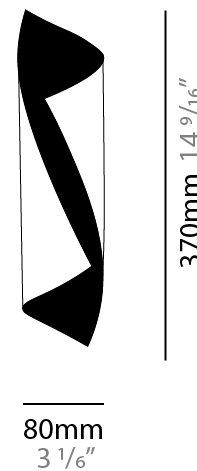

PROJECT	_____
TYPE	_____
SPECIFIER	_____
QUANTITY	_____
DATE	_____

HUE SURFACE

D133062- _____
base number

1. To build a product code in our configurator select the specify button on the base model # product page
2. To build a manual product code on this datasheet choose from the options listed below in blue font and add the suffix to the base model #

GENERAL

Series: HUE _____
Brand: Knikerboker _____
Division: Design _____
Mounting Type: Surface _____
Mounting Location: Wall _____

PHYSICAL

Shape: Cylinder _____
Diameter (mm): 80 _____
Diameter (in): 3 1/8 _____
Height (mm): 370 _____
Height (in): 14 9/16 _____
Light Distribution: Direct / Indirect _____
Fixture Finish: EWH / EBK / MAN / COF / PRD / SLF / GLF / CLF / BRL / EWS / EWG / EWC / EWR / EBS / EBG / EBC / EBC / EBB / MAS / MAD / MAC / MAB / COS / CGO / CCL / CBL / PRS / PRG / PRC / PRB _____
Fixture Material: Metal _____

ELECTRICAL

Number of Lamps: 2 _____
Lamp Type: LED Retrofit _____
Bulb Included: Bulb Not Included _____
Max. Wattage Per Lamp (W): 2.5 _____
Lamp Base: G9 _____
Input Voltage (V): 120 _____

LED

OPTICAL

RATINGS AND CERTIFICATIONS

Certified By: Certified for North American Standards _____
IP rating: IP20 _____